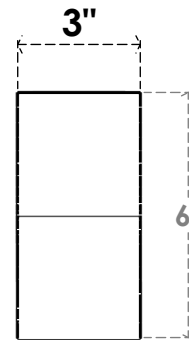

ITEM NUMBER: BRCPO030X06000X06000GNV

3"W X 6"D X 6"H GENEVA ARCHITECTURAL GRADE PVC OPEN BRACE

SIDE PROFILE

FRONT PROFILE

ISOMETRIC

EKENA MILLWORK
2300 WEST MAIN ST.
CLARKSVILLE, TX 75426
TOLL FREE: 866-607-0453
WWW.EKENAMILLWORK.COM