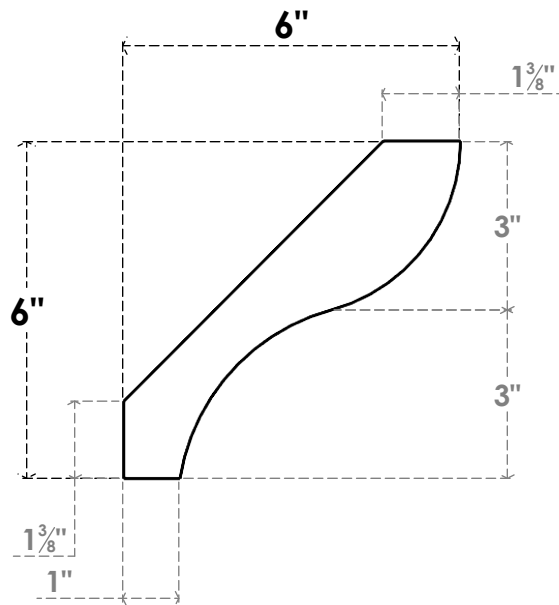

ITEM NUMBER: BRCPO030X06000X06000GNV

3"W X 6"D X 6"H GENEVA ARCHITECTURAL GRADE PVC OPEN BRACE

SIDE PROFILE

FRONT PROFILE

ISOMETRIC

EKENA MILLWORK
2300 WEST MAIN ST.
CLARKSVILLE, TX 75426
TOLL FREE: 866-607-0453
WWW.EKENAMILLWORK.COM