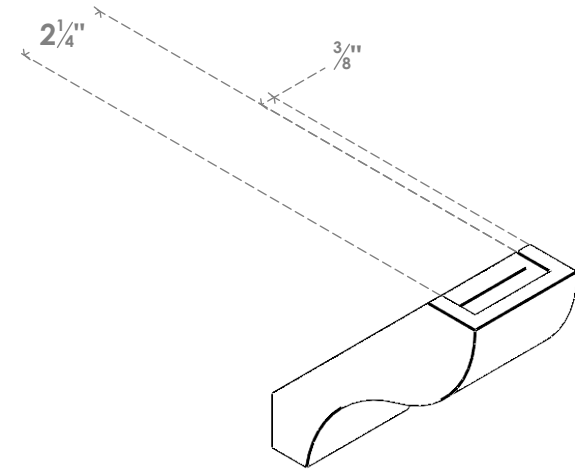

ITEM NUMBER: BRCPO030X06000X06000GNV

3"W X 6"D X 6"H GENEVA ARCHITECTURAL GRADE PVC OPEN BRACE

SIDE PROFILE

FRONT PROFILE

ISOMETRIC

EKENA MILLWORK
2300 WEST MAIN ST.
CLARKSVILLE, TX 75426
TOLL FREE: 866-607-0453
WWW.EKENAMILLWORK.COM